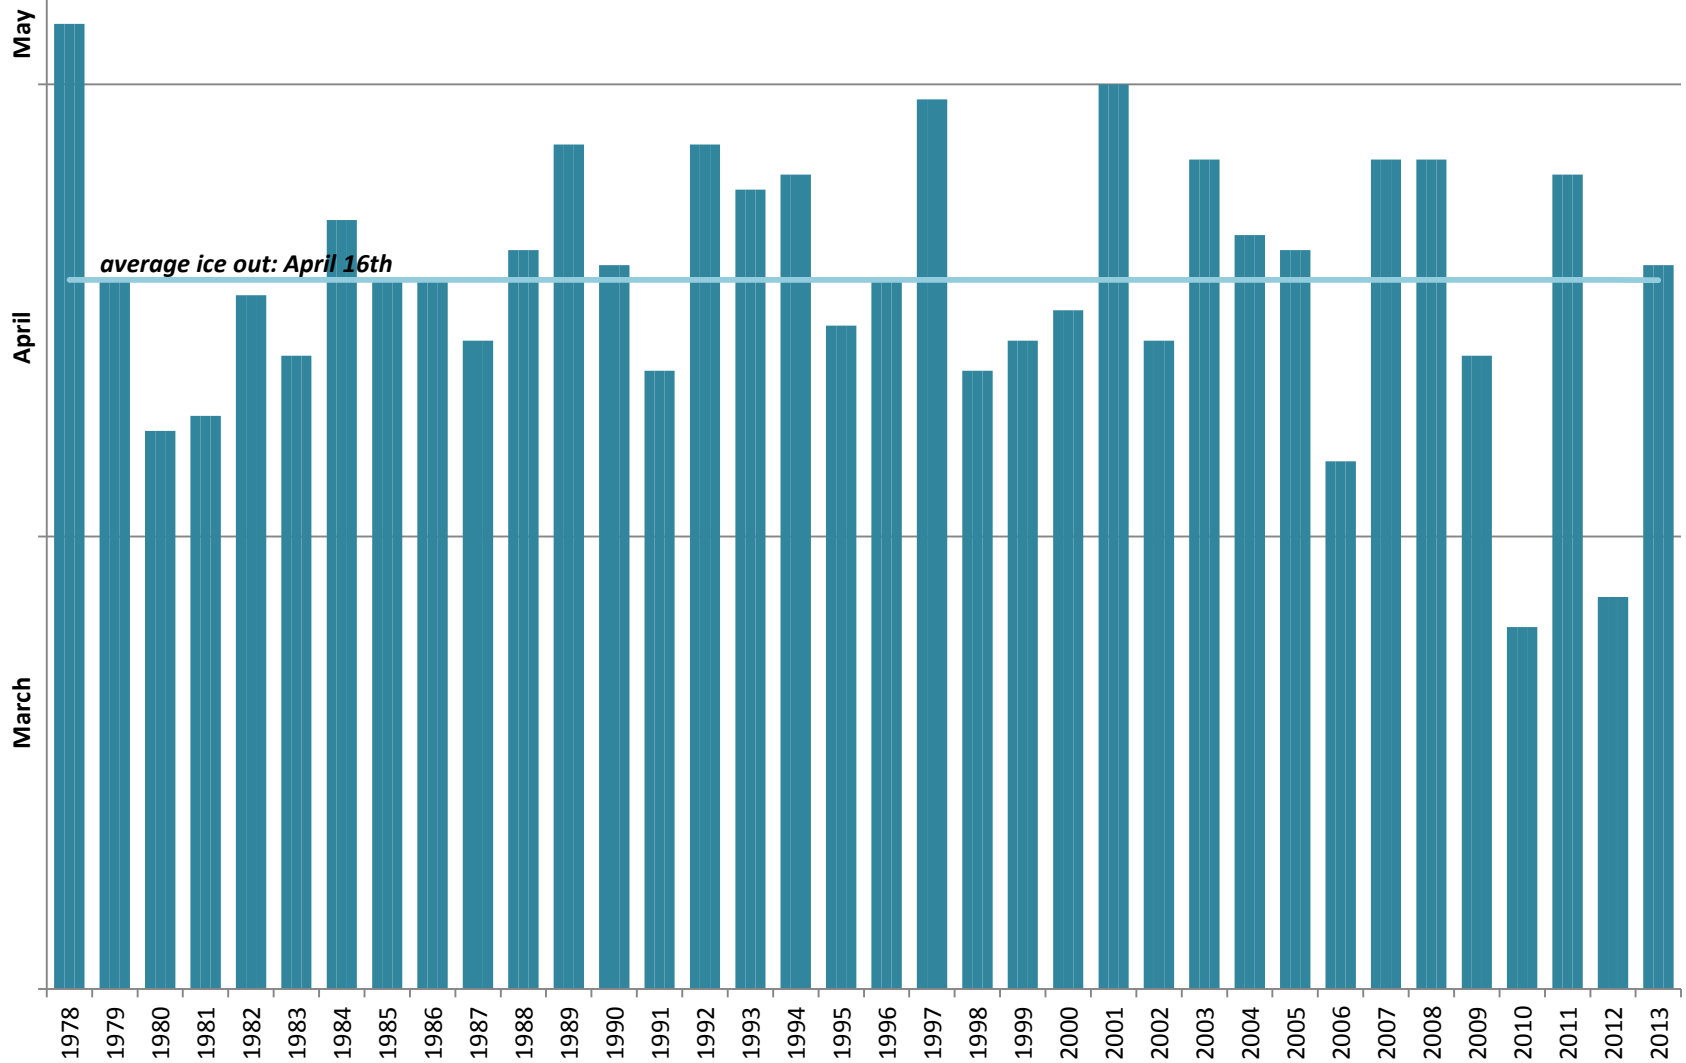

SQUAM LAKES ICE OUT 1978-2013

Ice out is determined by being able to drive a boat from the covered bridge in Ashland to the Sandwich Town Beach