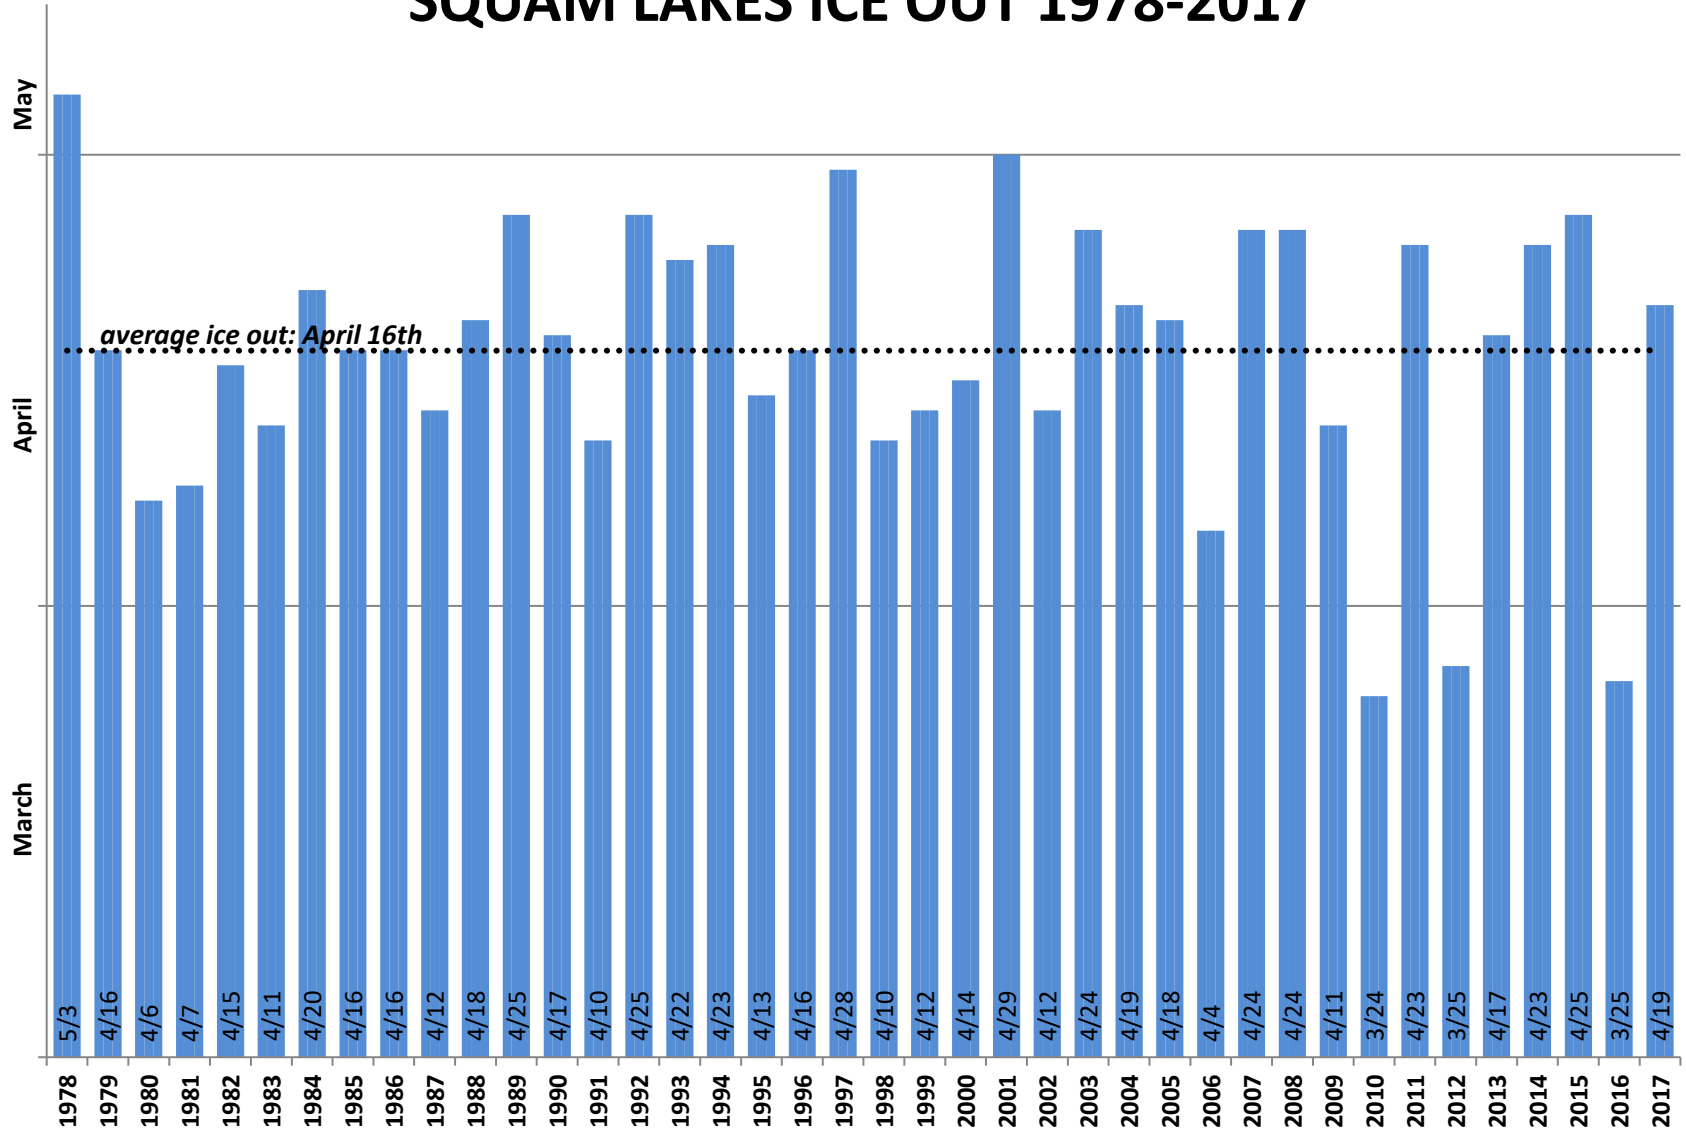

# SQUAM LAKES ICE OUT 1978-2017

*Ice out is determined by being able to drive a boat from the covered bridge in Ashland to the Sandwich Town Beach.*