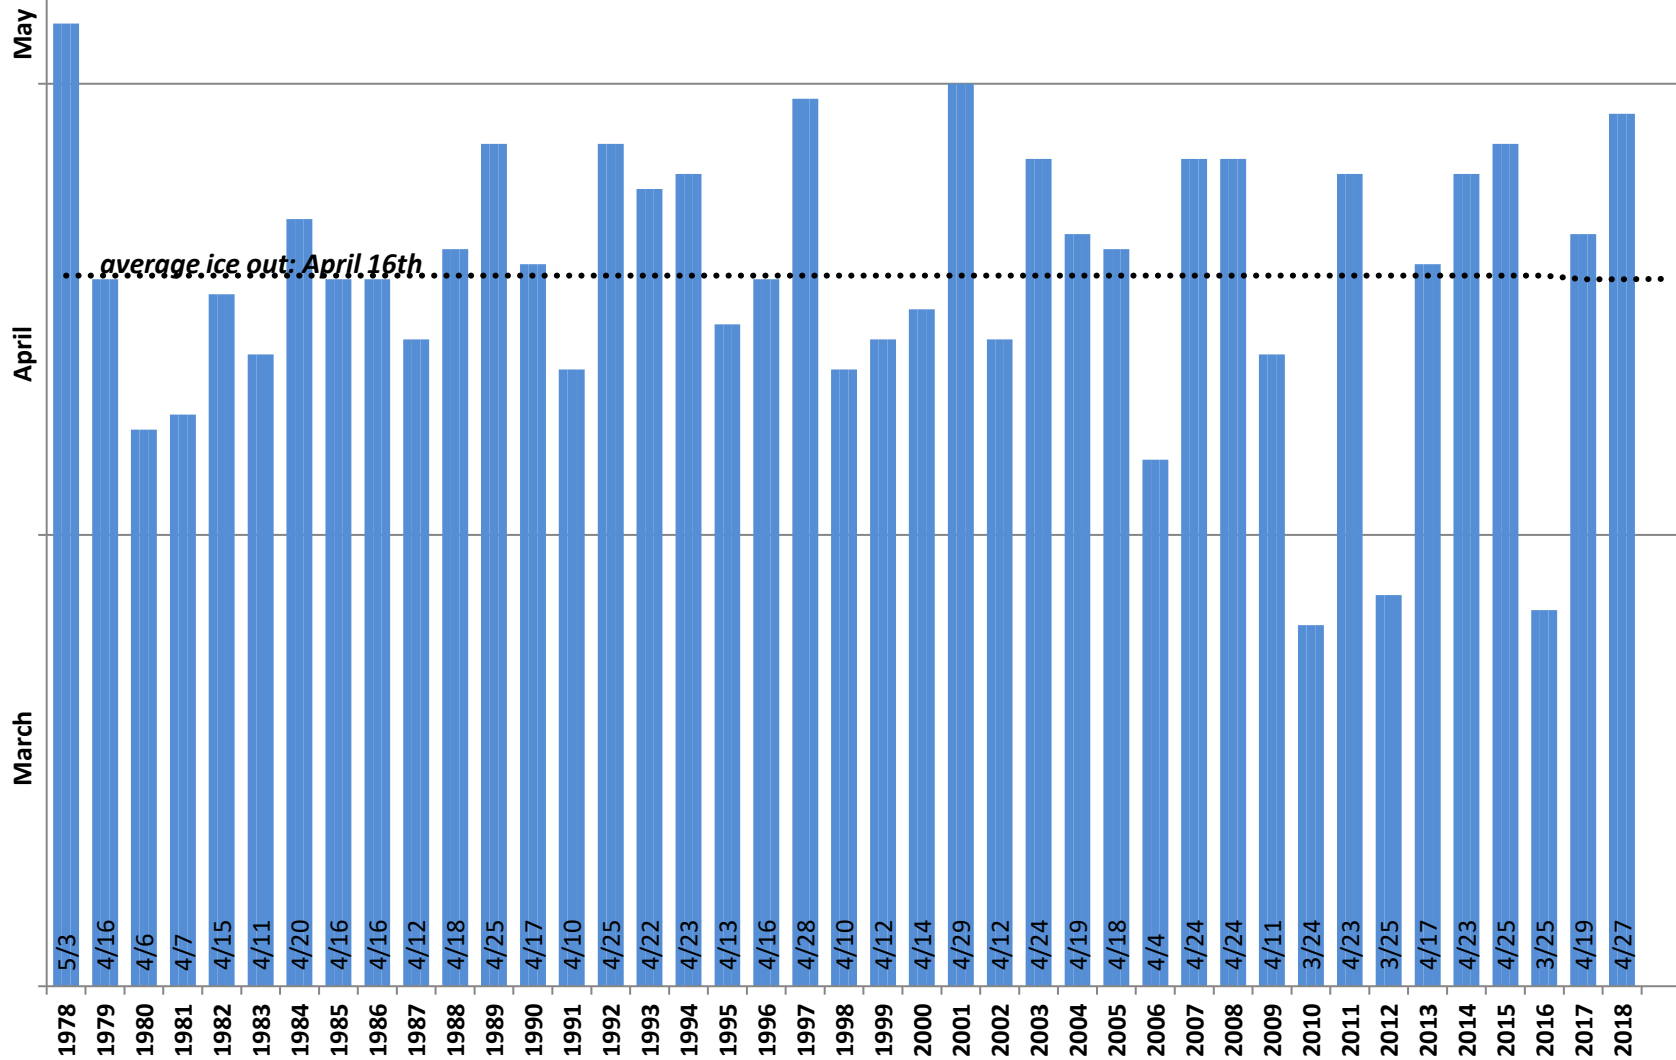

SQUAM LAKES ICE OUT 1978-2018

Ice out is determined by being able to drive a boat from the covered bridge in Ashland to the Sandwich Town Beach.