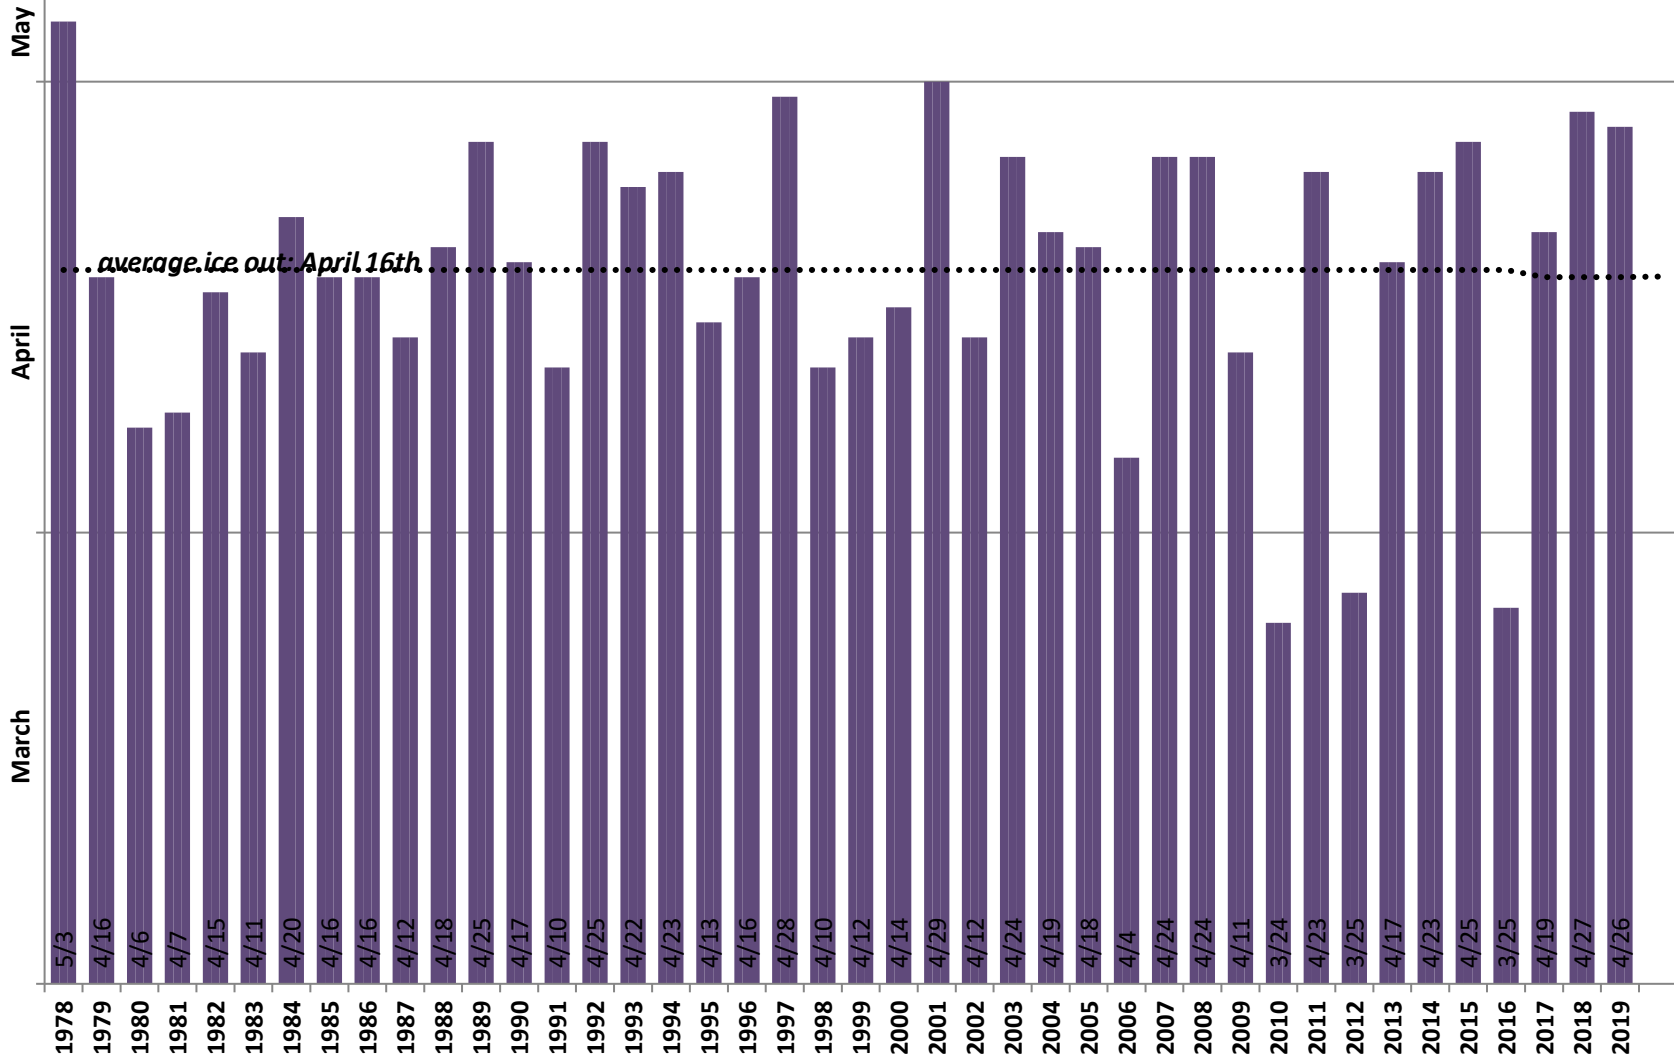

SQUAM LAKES ICE OUT 1978-2019

Ice out is determined by being able to drive a boat from the covered bridge in Ashland to the Sandwich Town Beach.